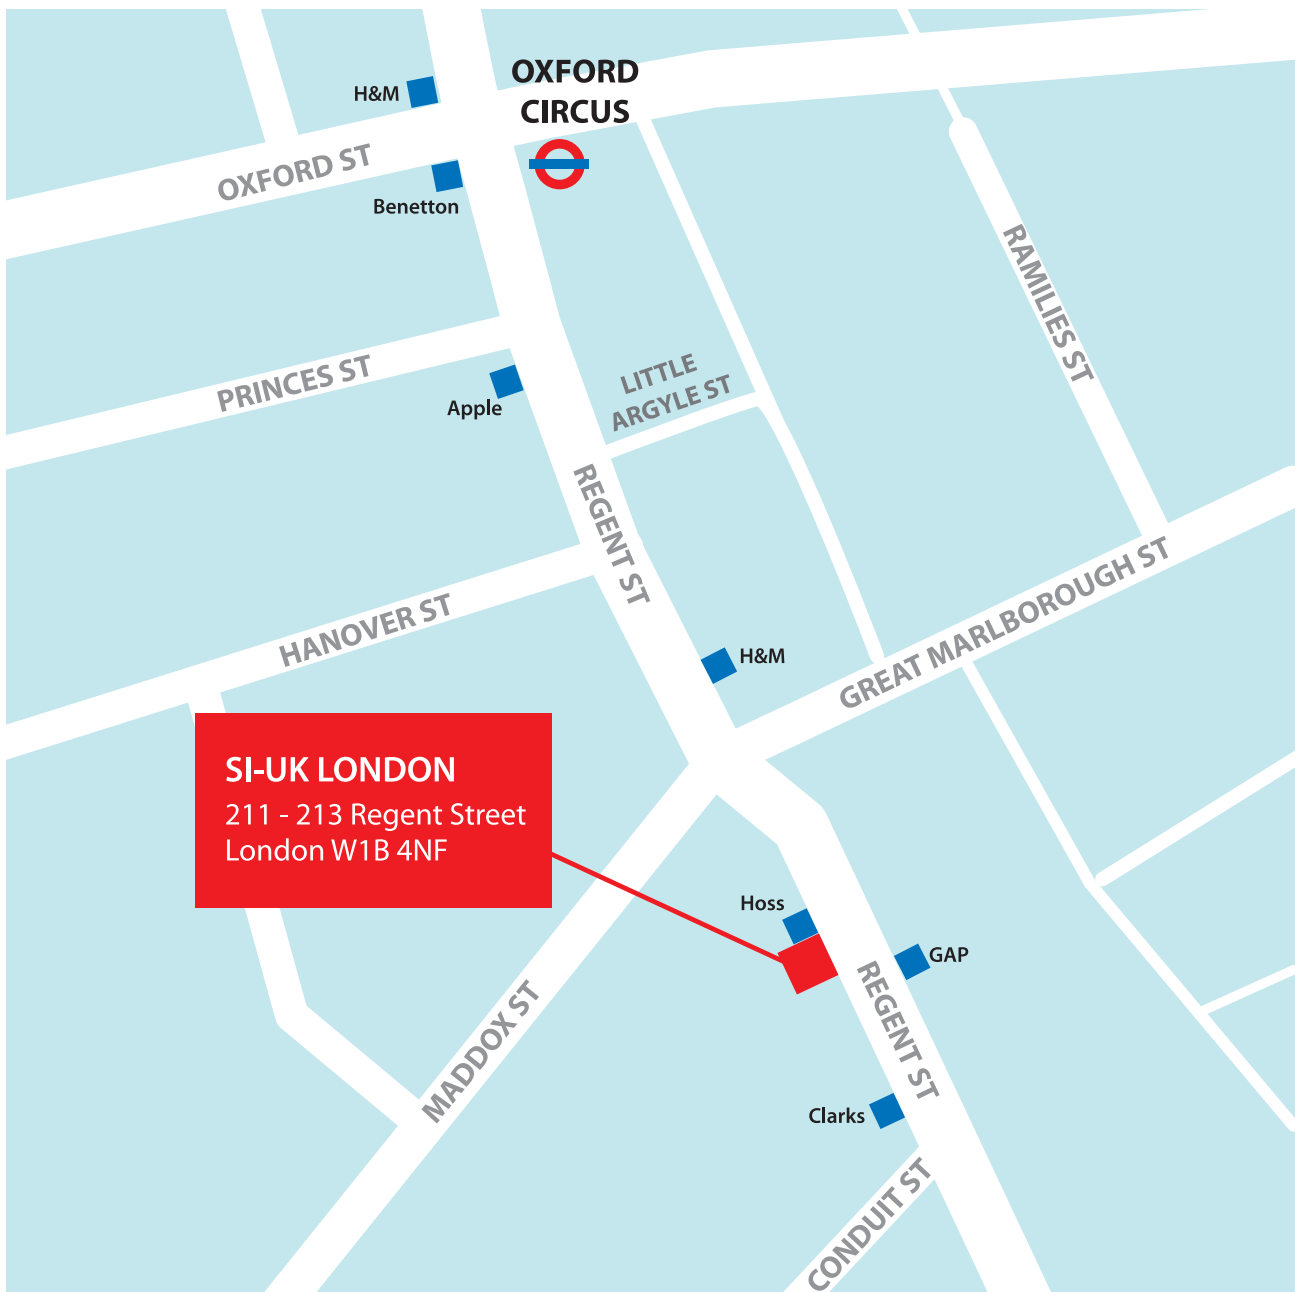

MOVE FORWARD. BE GREAT.

SI-UK LONDON

211 - 213 Regent Street, London W1B 4NF, United Kingdom

www.studyin-uk.com

info@studyin-uk.com

020-7287-7040